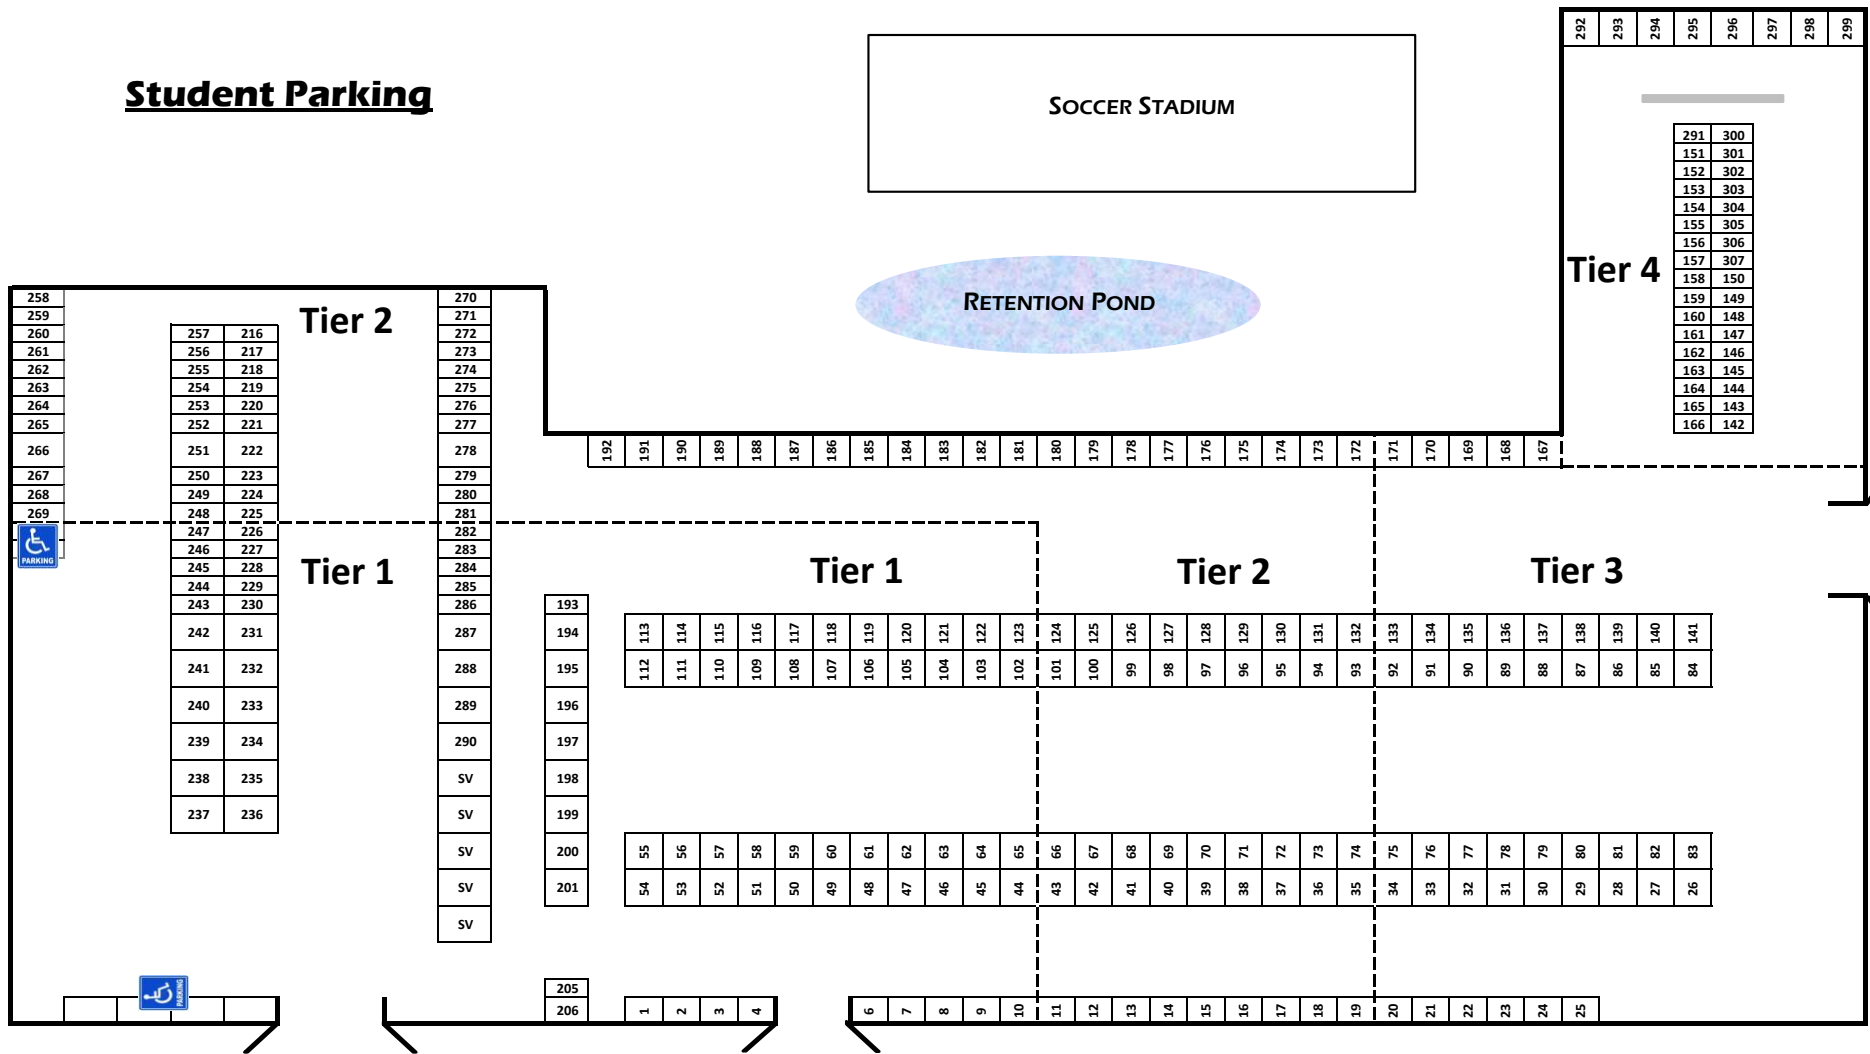

Student Parking

Tier 1-\$150 Spots: 1-10, 44-65, 102- 123, 193-206, 226-247, 282-290

Tier 3- \$100 Spots: 20-34, 75-92, 133-141, 167-171

Tier 2- \$125 Spots: 11-19, 35-43, 66-74, 93-101, 124-132, 172-192, 207-225, 248-281

Tier 4- \$75 Spots: 142-166, 291-307